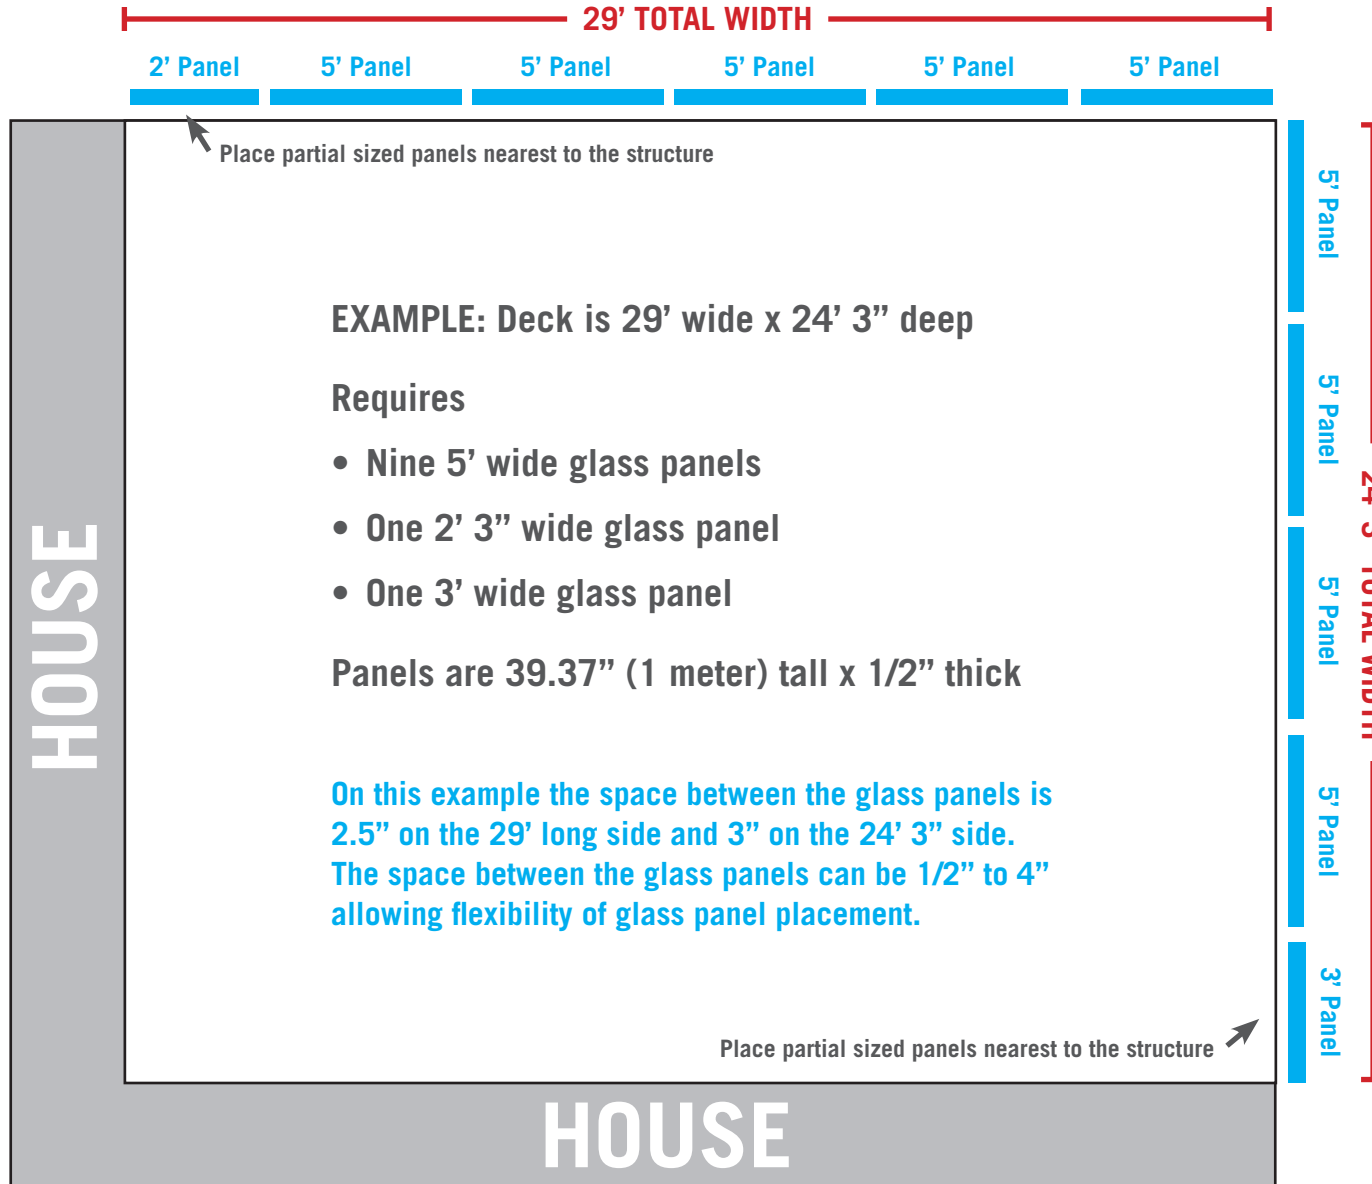

How to Layout 5' Wide Glass Panels on an Odd Size Deck

A Division of Atlas Air & Water

737 Quentin Avenue South
Lakeland, MN 55043

Ph: 612.940-9946

Fax: 651.490.3450

John@CVGRailings.com

ClearViewGlassRailings.com