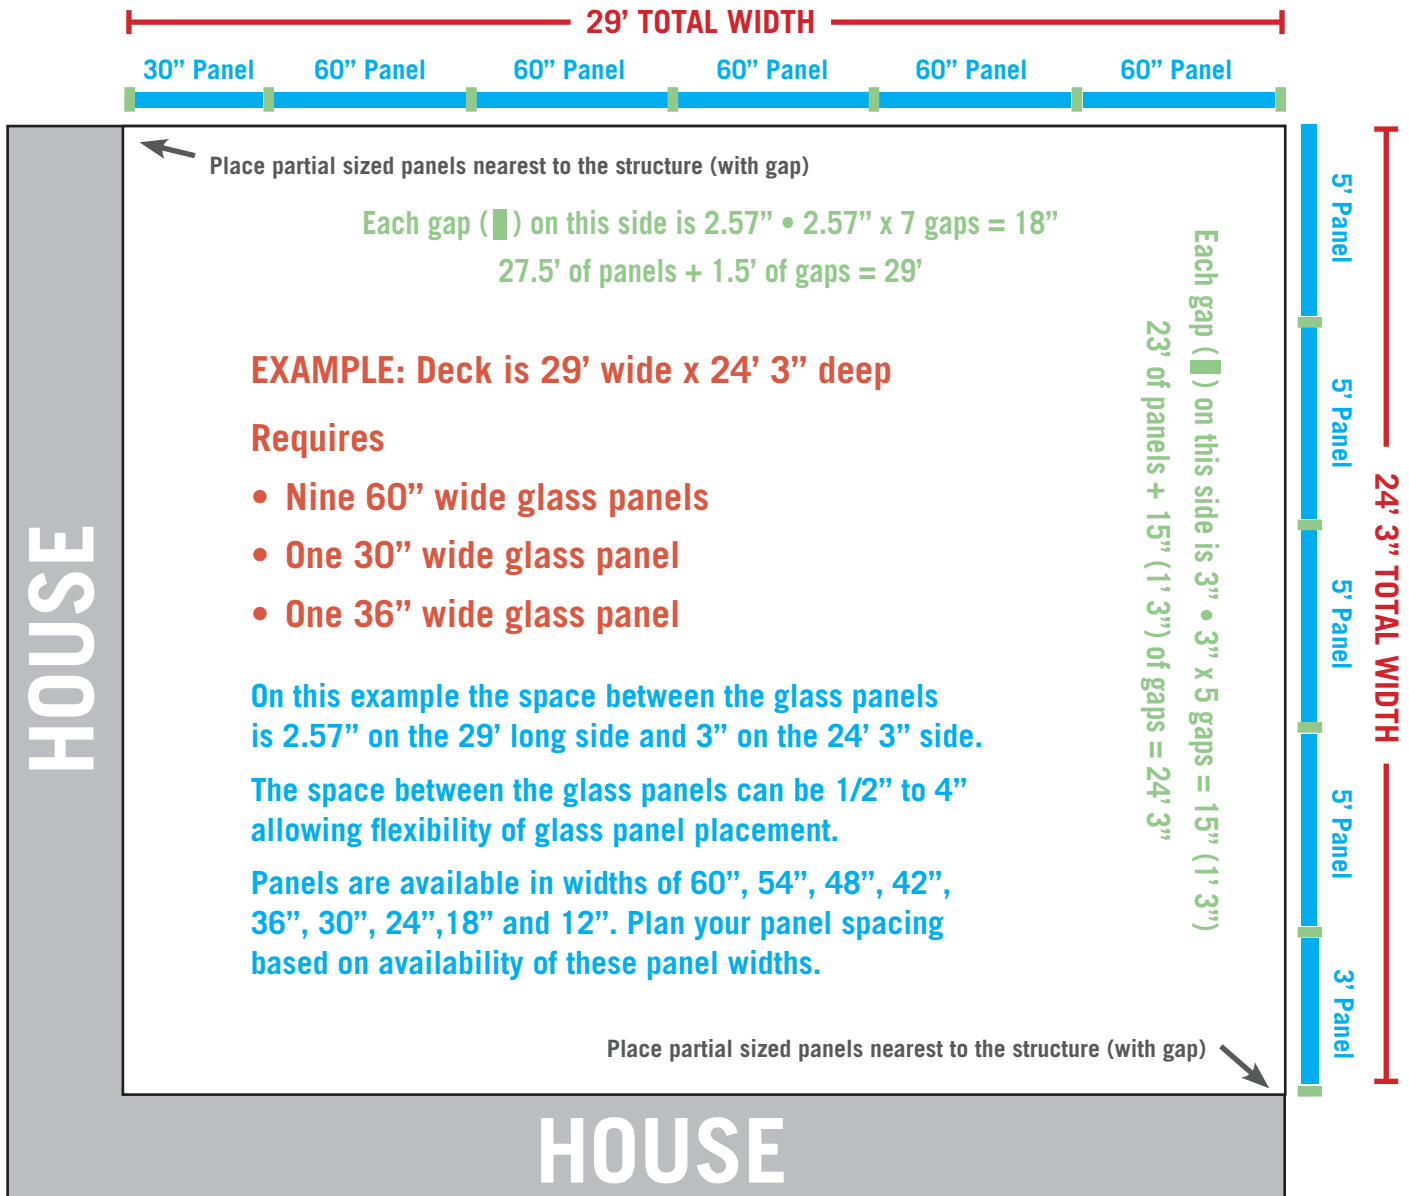

How to Layout 5' Wide Glass Panels on an Odd Size Deck

Panels are 39.37" (1 meter) tall* x 1/2" thick

*Installed finished height of panels with spigots is 42"

737 Quentin Avenue South • Lakeland, MN 55043
Ph: 612.940-9946 • Fax: 651.490.3450
John@CVGRailings.com • ClearViewGlassRailings.com