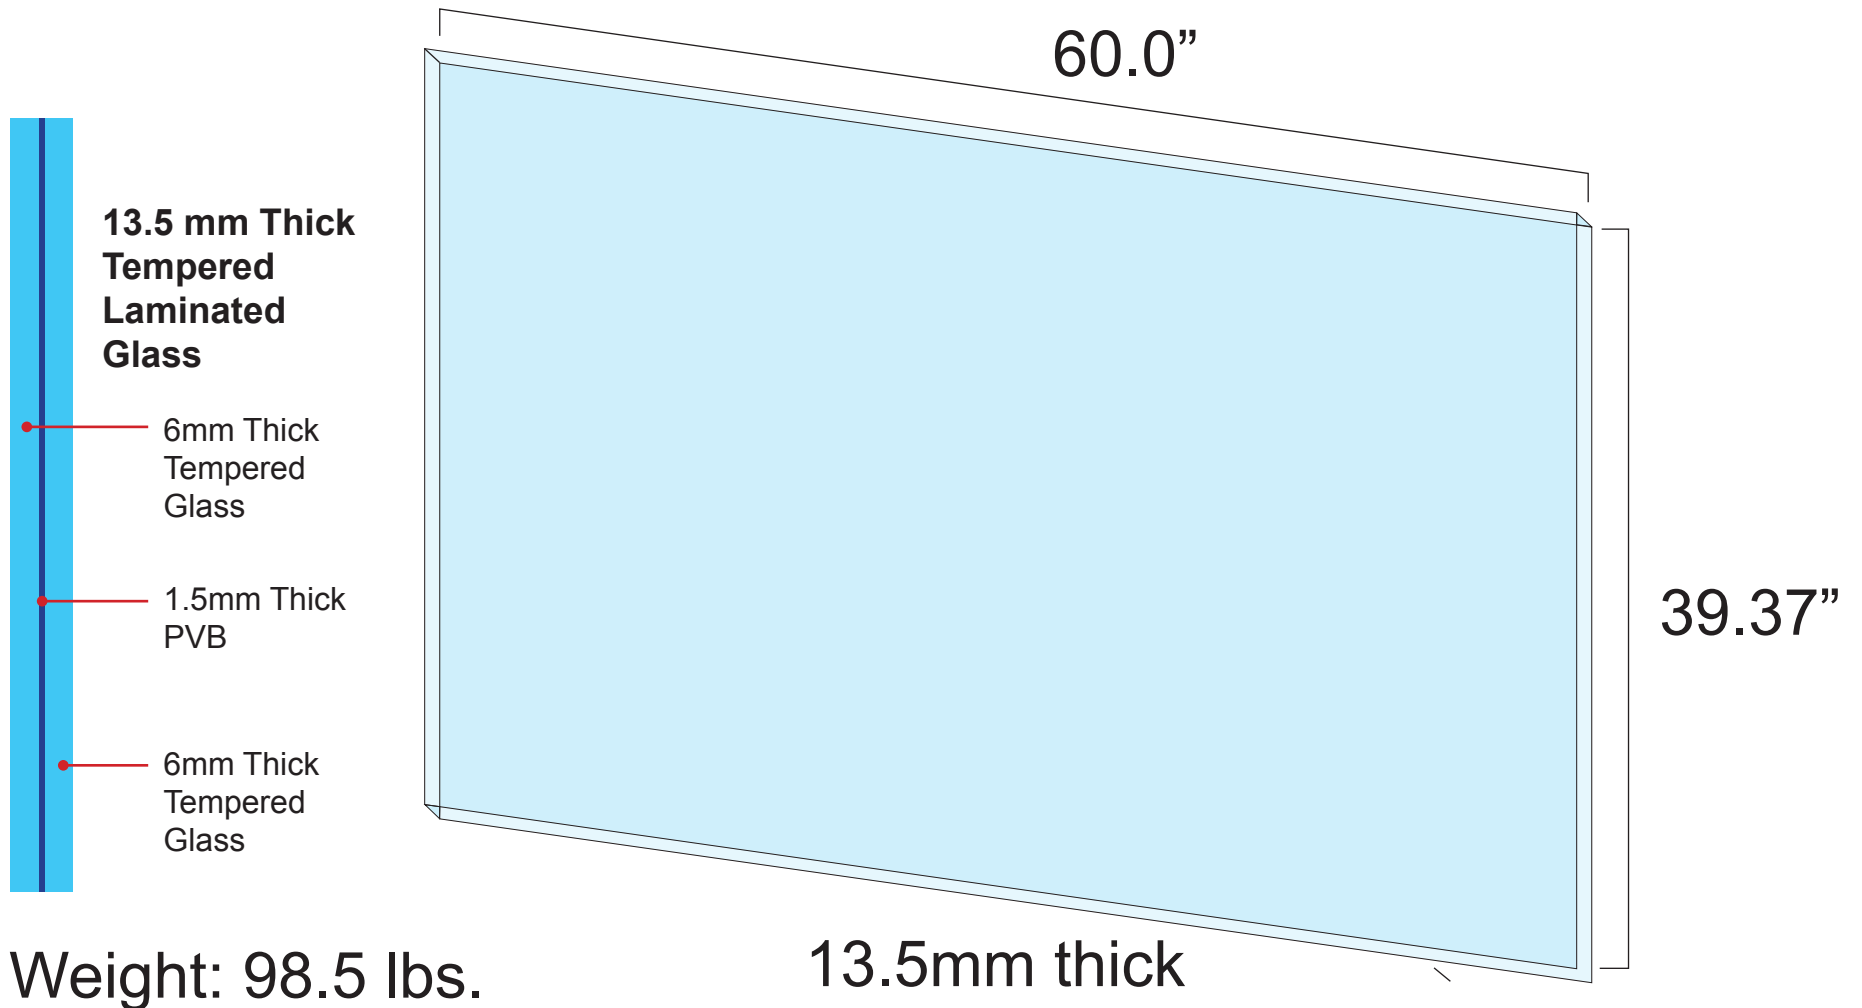

60" FULL WIDTH GLASS PANEL SPECS

ClearView
GLASS RAILINGS

LEVER SPIGOT SPECS