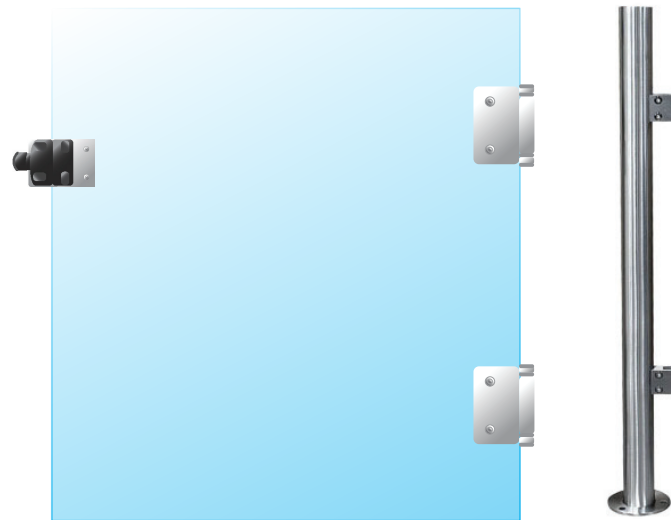

ClearView
GLASS RAILINGS

36" Wide Glass Gate Kit with Locking Latch and Self Closing Hinges

- Glass Gate Panel dimensions are 36" x 39.37"
- Gate is right hand swing*
- Pole provided

All glass is clear 3/8" thick tempered, with safety edges on all sides. Kit includes glass, hinges, latch and round (2" OD) stainless steel pole that hinges attach to. Glass can be flipped for left hand swing, or right hand swing. Latch and hinges are 316 Stainless Steel. Hinges are spring-loaded, self-closing.